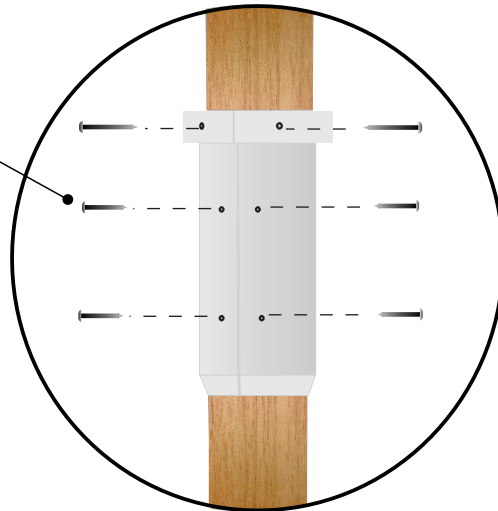

Components subject to change without notice.