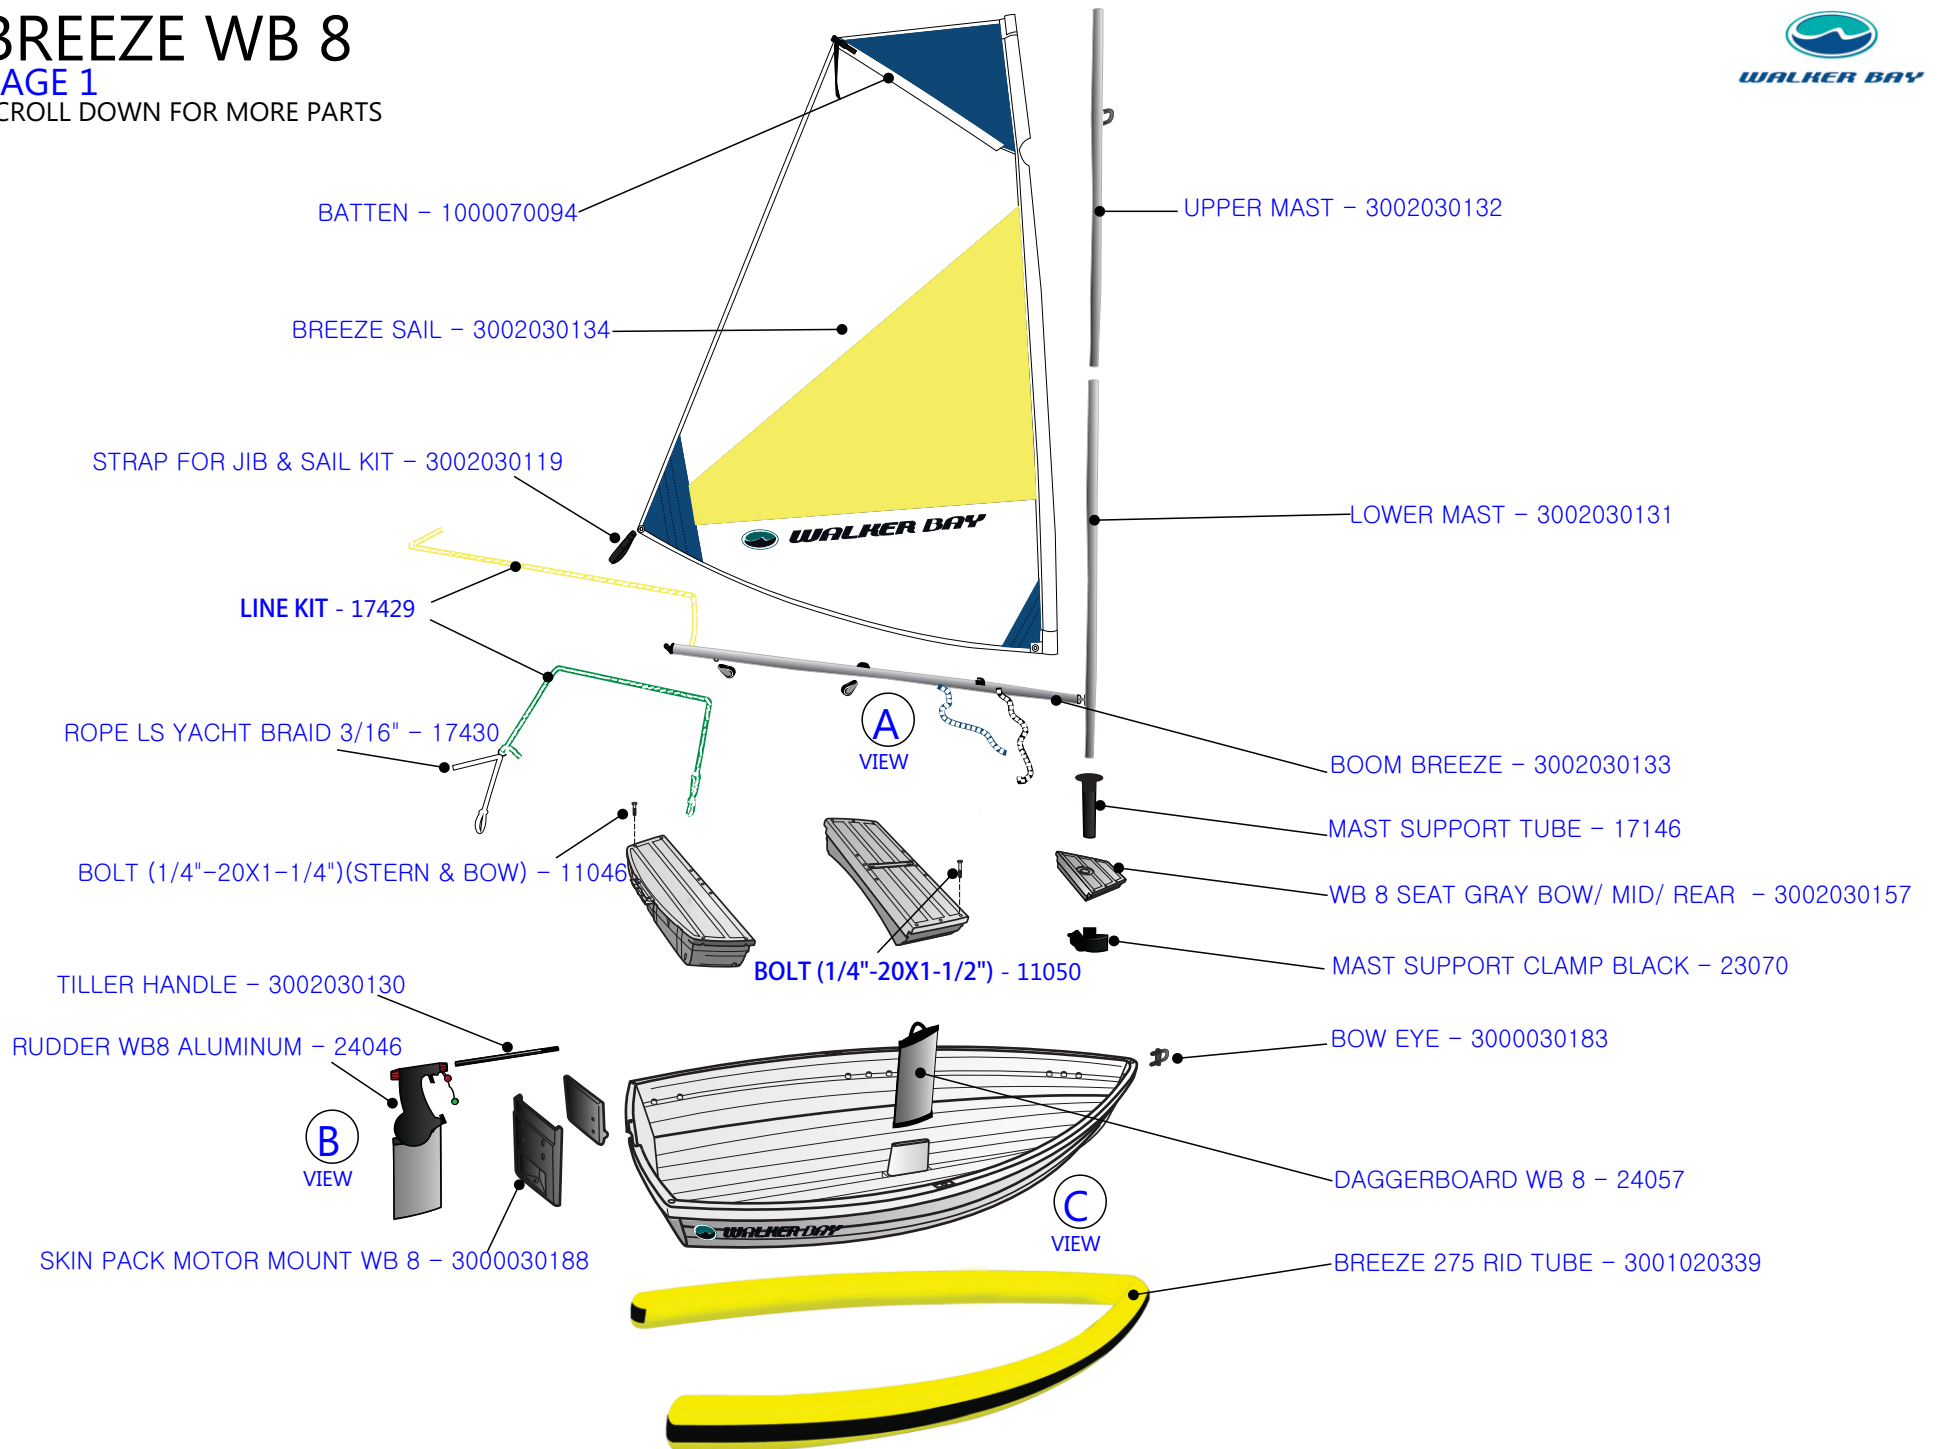

BREEZE WB 8

PAGE 1

SCROLL DOWN FOR MORE PARTS

Components subject to change without notice.

BREEZE WB 8

PAGE 2

A

VIEW

GOOSENECK CLIP ATTACH BOOM - 24007

OUTHAUL CLEAT - 18147

EYESTRAP 3/8 - 17105

BLOCK BASIC NAUTOS - 17101

BOOM VANG COLLAR - 18148

CAP BOOM END - 17111

Components subject to change without notice.

BREEZE WB 8

PAGE 3

Components subject to change without notice.

WHEEL ASSEMBLY WB 8 - 3000030159

BREEZE WB 8

PAGE 4

OAR SHAFT INDIVIDUAL 6.5 (195 CM) WBB - 1000180020

OAR COLLARS WHITE PAIR FITS - 17043

OAR BLADE HYDROCURVE - 99270