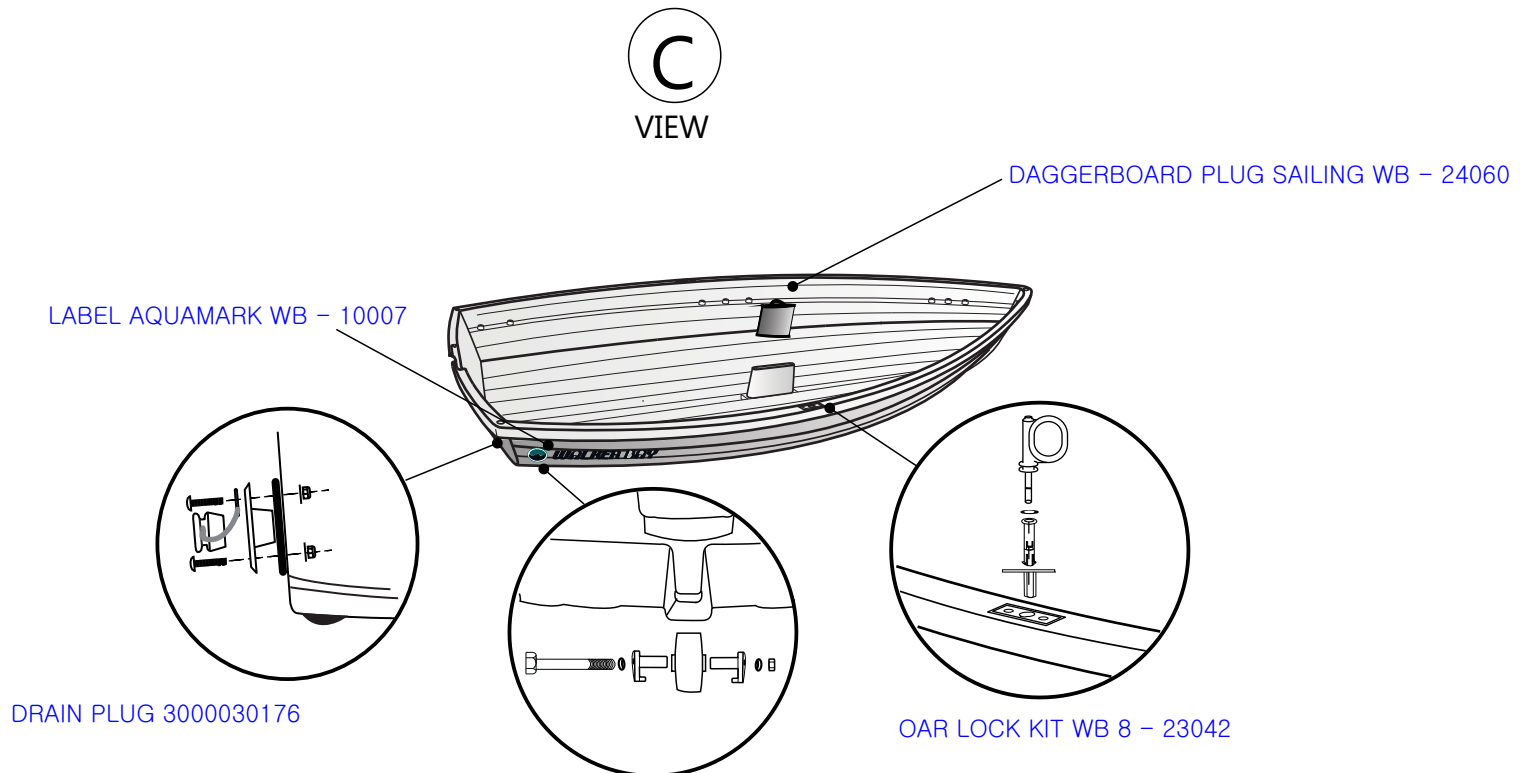

GOOSENECK CLIP ATTACH BOOM - 24007

OUTHAUL CLEAT - 18147

EYESTRAP 3/8 - 17105

BLOCK BASIC NAUTOS - 17101

BOOM VANG COLLAR - 18148

CAP BOOM END - 17111

Components subject to change without notice.

BREEZE WB 8

PAGE 3

Components subject to change without notice.

WHEEL ASSEMBLY WB 8 - 3000030159

BREEZE WB 8

PAGE 4

OAR SHAFT INDIVIDUAL 6.5 (195 CM) WBB - 1000180020

OAR COLLARS WHITE PAIR FITS - 17043

OAR BLADE HYDROCURVE - 99270