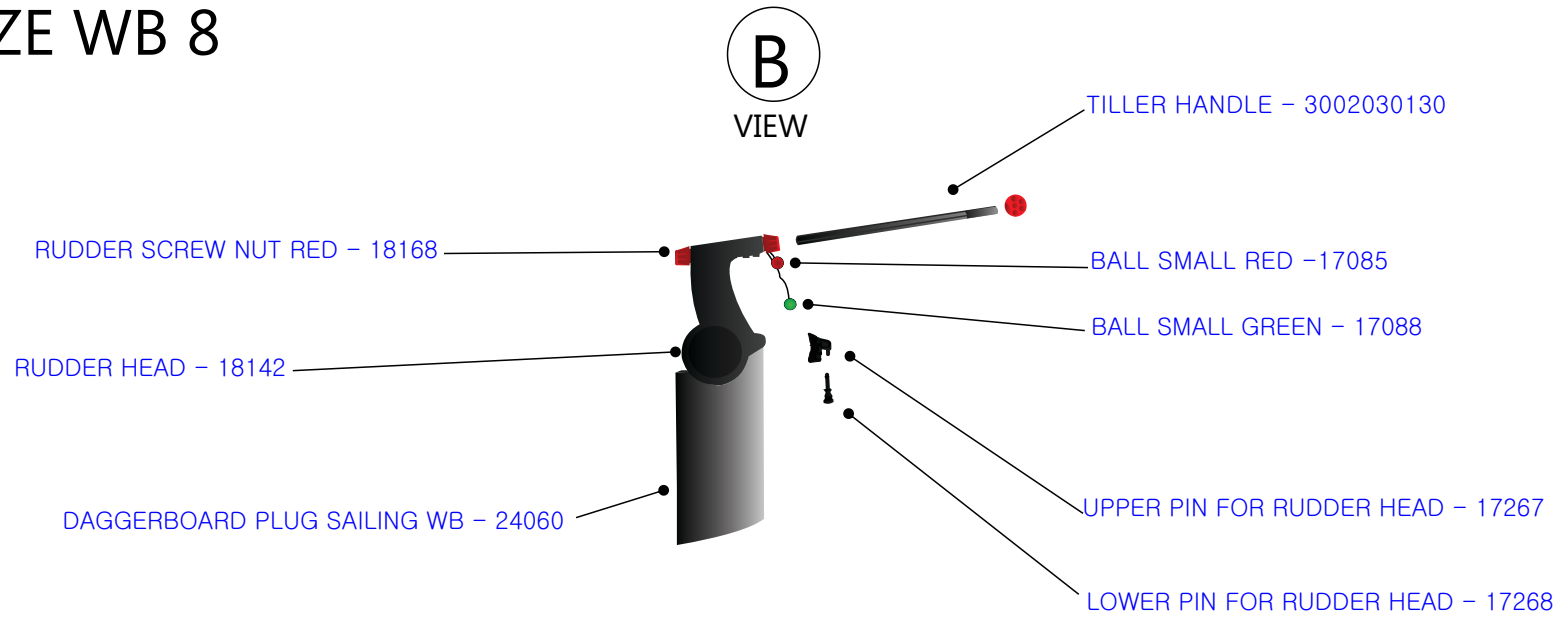

GOOSENECK CLIP ATTACH BOOM - 24007

OUTHAUL CLEAT - 18147

EYESTRAP 3/8 - 17105

BLOCK BASIC NAUTOS - 17101

BOOM VANG COLLAR - 18148

CAP BOOM END - 17111

Components subject to change without notice.

BREEZE WB 8

PAGE 3

Components subject to change without notice.

WHEEL ASSEMBLY WB 8 - 3000030159

BREEZE WB 8

PAGE 4

OAR SHAFT INDIVIDUAL 6.5 (195 CM) WBB - 1000180020

OAR COLLARS WHITE PAIR FITS - 17043

OAR BLADE HYDROCURVE - 99270