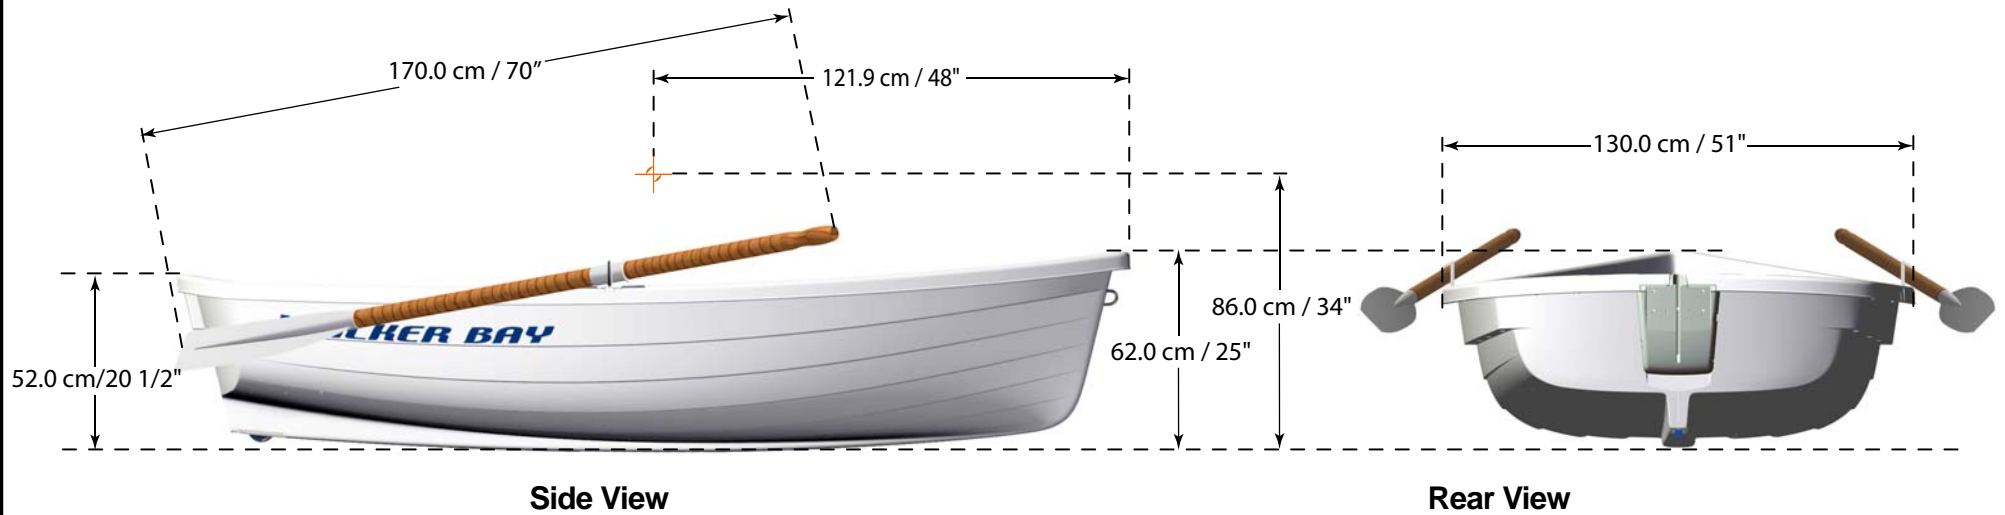

WB ORIGINAL 8

5000010001

Specifications & Capacities

Side View

Rear View

Top View

| Specifications | |
|---------------------------------------|-------------------|
| DIMENSIONS | |
| Length | 243.0 cm / 96" |
| Beam | 130.0 cm / 51" |
| Depth | 52.0 cm / 20 1/2" |
| WEIGHTS | |
| Weight (Boat Only) | 57 Kg / 126 lbs |
| Weight Boat With 2 H.P. Motor | 87 Kg / 191 lbs |
| MAXIMUM CAPACITIES | |
| 2 Persons or 163 kg / 360 Lbs | |
| 193 Kg / 425 lbs Persons, Motor, Gear | |
| 2 H.P. Max Motor Capacity | |