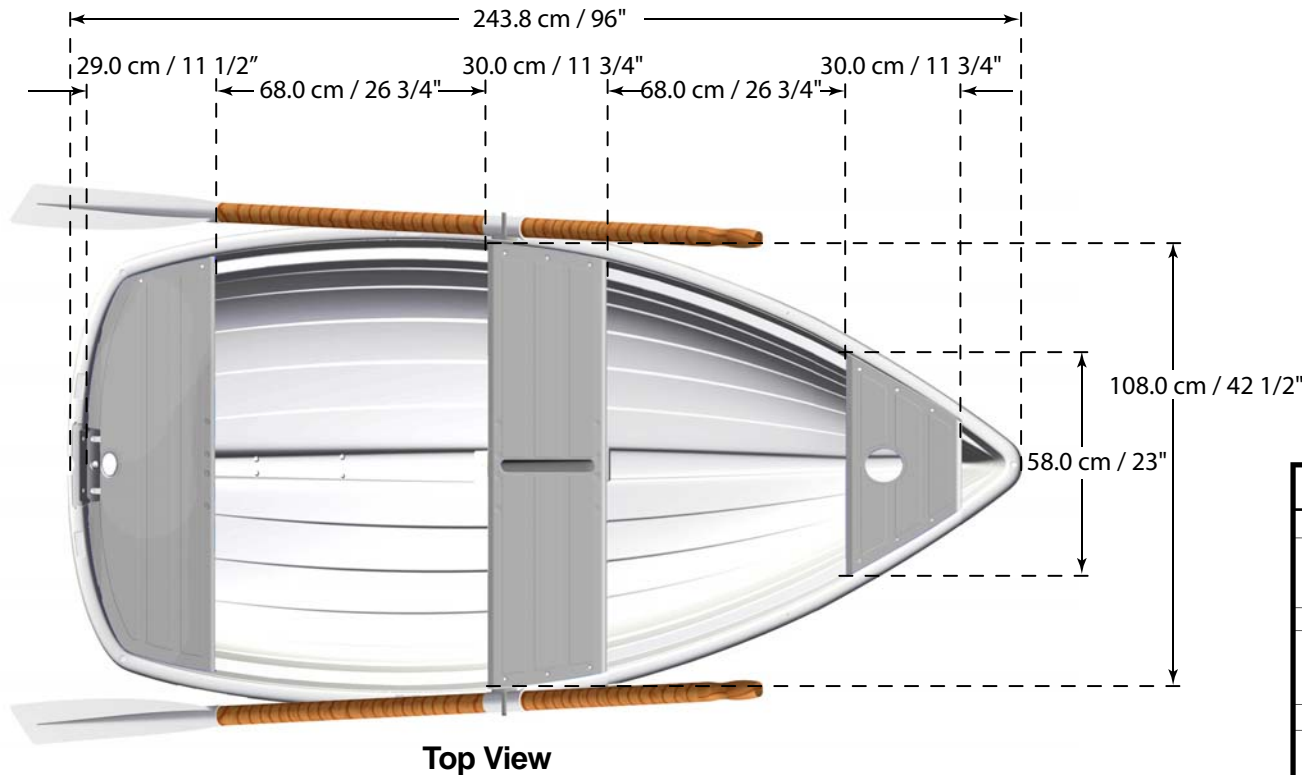

WB ORIGINAL 8

5000010001

Specifications & Capacities

Side View

Rear View

Top View

| Specifications | |
|---------------------------------------|-------------------|
| DIMENSIONS | |
| Length | 243.0 cm / 96" |
| Beam | 130.0 cm / 51" |
| Depth | 52.0 cm / 20 1/2" |
| WEIGHTS | |
| Weight (Boat Only) | 57 Kg / 126 lbs |
| Weight Boat With 2 H.P. Motor | 87 Kg / 191 lbs |
| MAXIMUM CAPACITIES | |
| 2 Persons or 163 kg / 360 Lbs | |
| 193 Kg / 425 lbs Persons, Motor, Gear | |
| 2 H.P. Max Motor Capacity | |