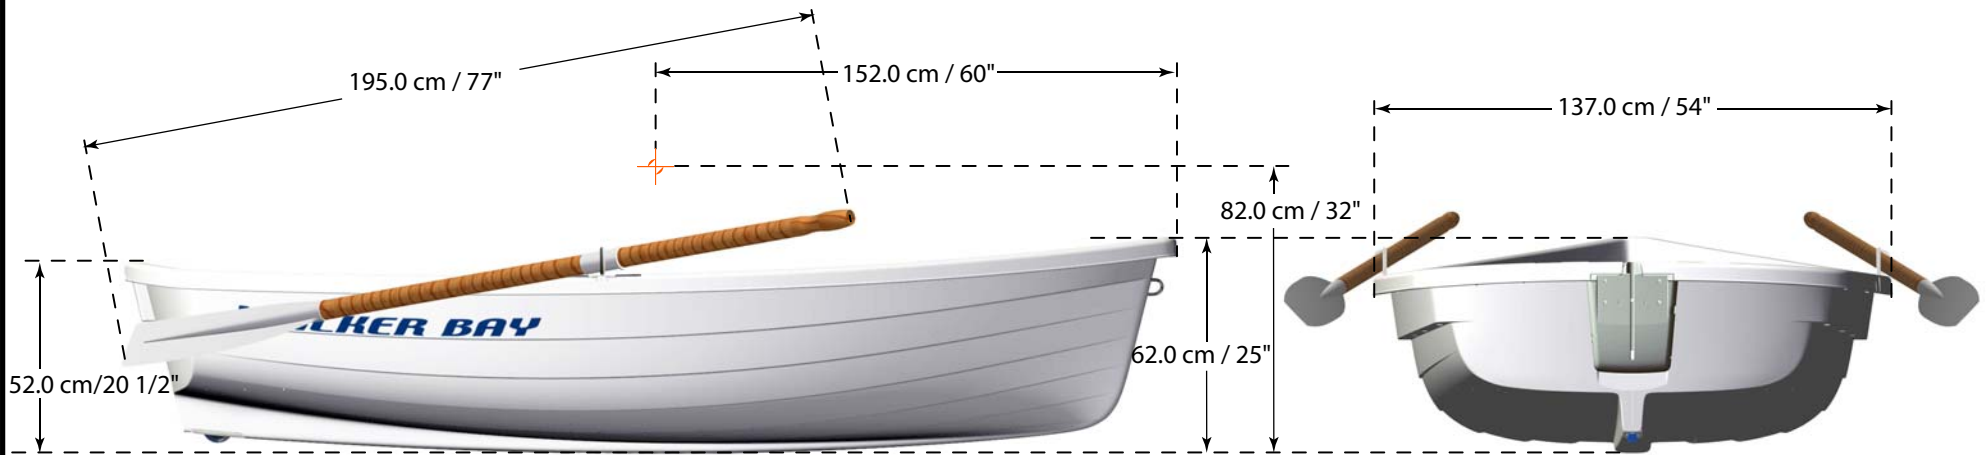

# WB ORIGINAL 10

5000010003

# Specifications & Capacities

Side View

Rear View

Top View

## Specifications

DIMENSIONS	
Length	305.0 cm / 120"
Beam	137.0 cm / 54"
Depth	52.0 cm / 20 1/2"
WEIGHTS	
Weight (Boat Only)	57 Kg / 126 lb
Weight (Boat with 5 H.P. Motor)	84 Kg / 185 lb
MAXIMUM CAPACITIES	
3 Persons Or 186 kg / 409 Lb	
205 Kg / 449 lb Persons, Motor, Gear	
3 H.P. Max Motor Capacity	