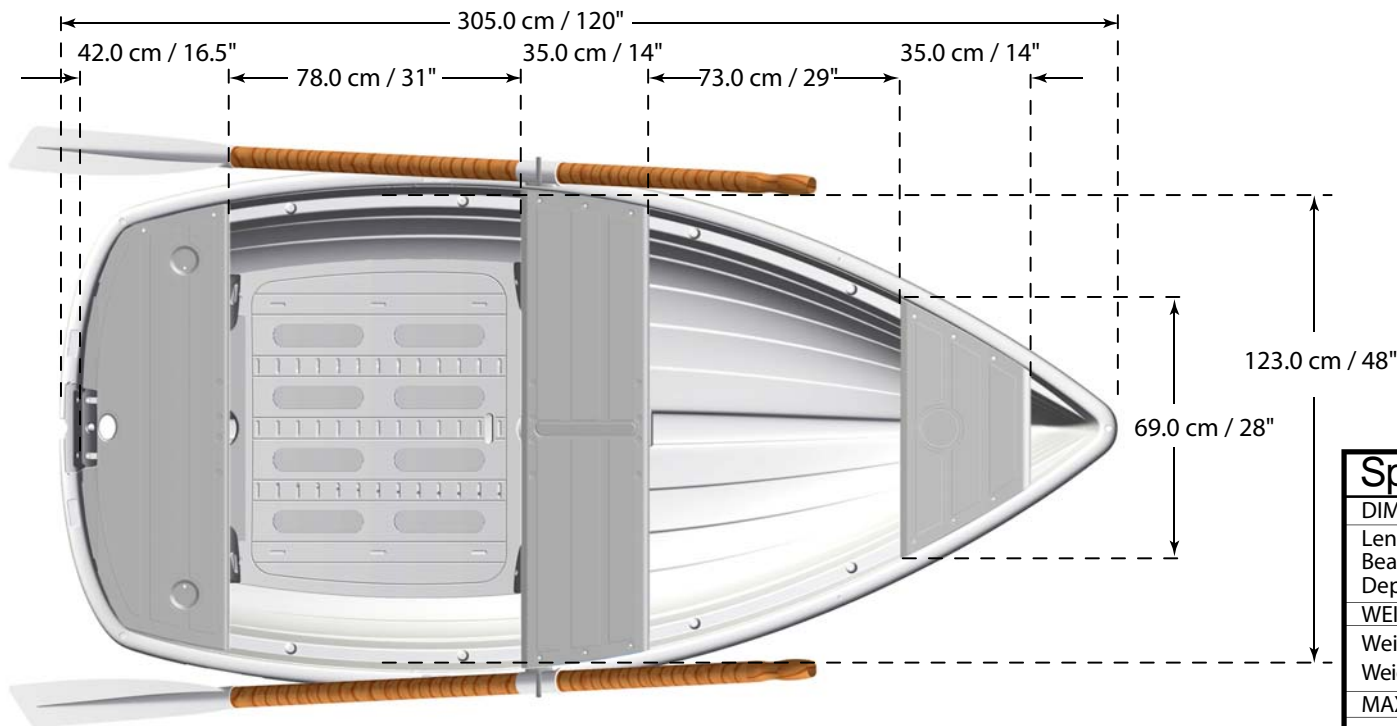

# WB ORIGINAL 10

5000010003

# Specifications & Capacities

Side View

Rear View

Top View

## Specifications

DIMENSIONS	
Length	305.0 cm / 120"
Beam	137.0 cm / 54"
Depth	52.0 cm / 20 1/2"
WEIGHTS	
Weight (Boat Only)	57 Kg / 126 lb
Weight (Boat with 5 H.P. Motor)	84 Kg / 185 lb
MAXIMUM CAPACITIES	
3 Persons Or 186 kg / 409 Lb	
205 Kg / 449 lb Persons, Motor, Gear	
3 H.P. Max Motor Capacity	