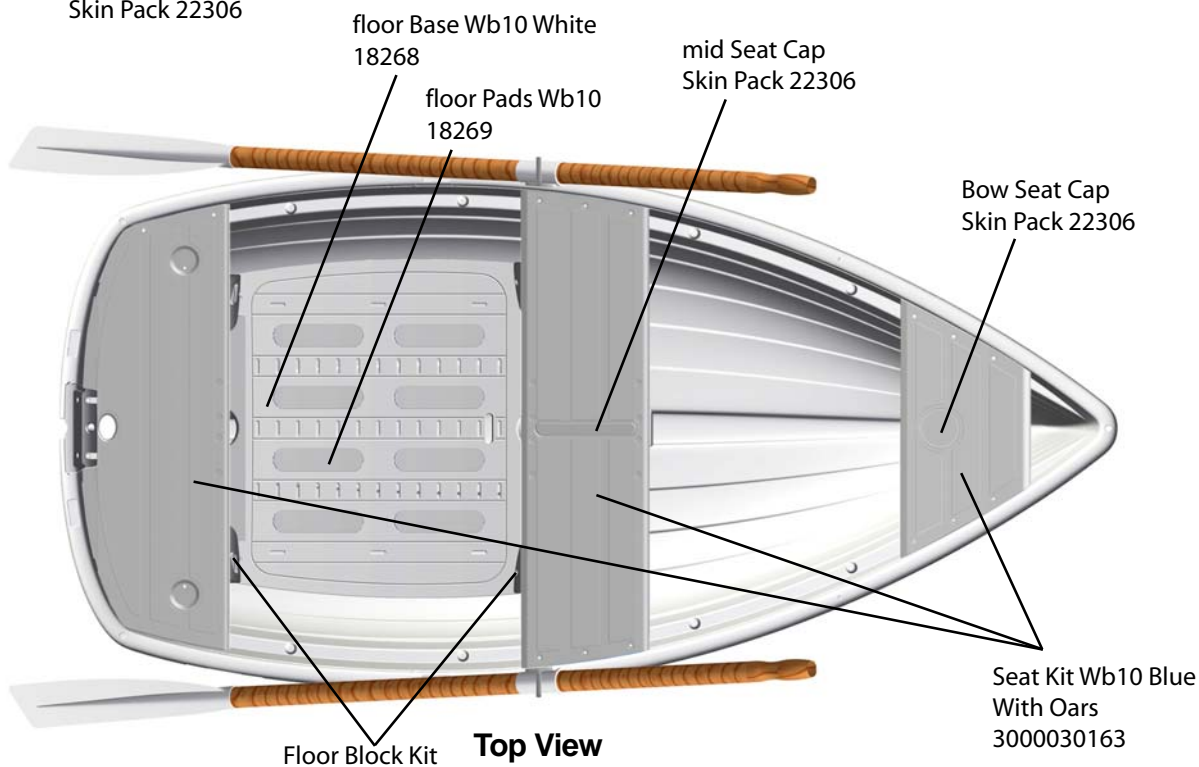

WB ORIGINAL 10

5000010003

Components & Parts

Side View

Rear View

wheel Assembly
Skin Pack 22306

Top View

Floor Block Kit

SKIN PACKS

Skin Pack Wb10 Blue - 22306

Skin Pack Wb10 Grey Motor Pads - 22314

Floor Block Kit Grey - 26050

Specifications And Components Subject To Change Without Notice.