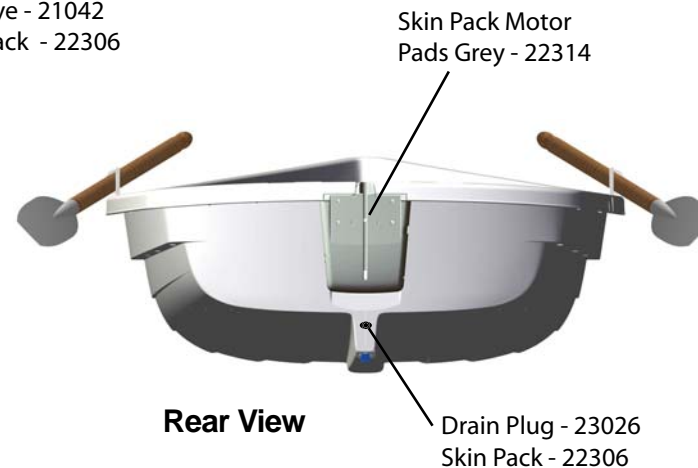

WB ORIGINAL 10

5000010003

Components & Parts

Side View

Rear View

wheel Assembly
Skin Pack 22306

Top View

Floor Block Kit

SKIN PACKS

Skin Pack Wb10 Blue - 22306

Skin Pack Wb10 Grey Motor Pads - 22314

Floor Block Kit Grey - 26050

Specifications And Components Subject To Change Without Notice.